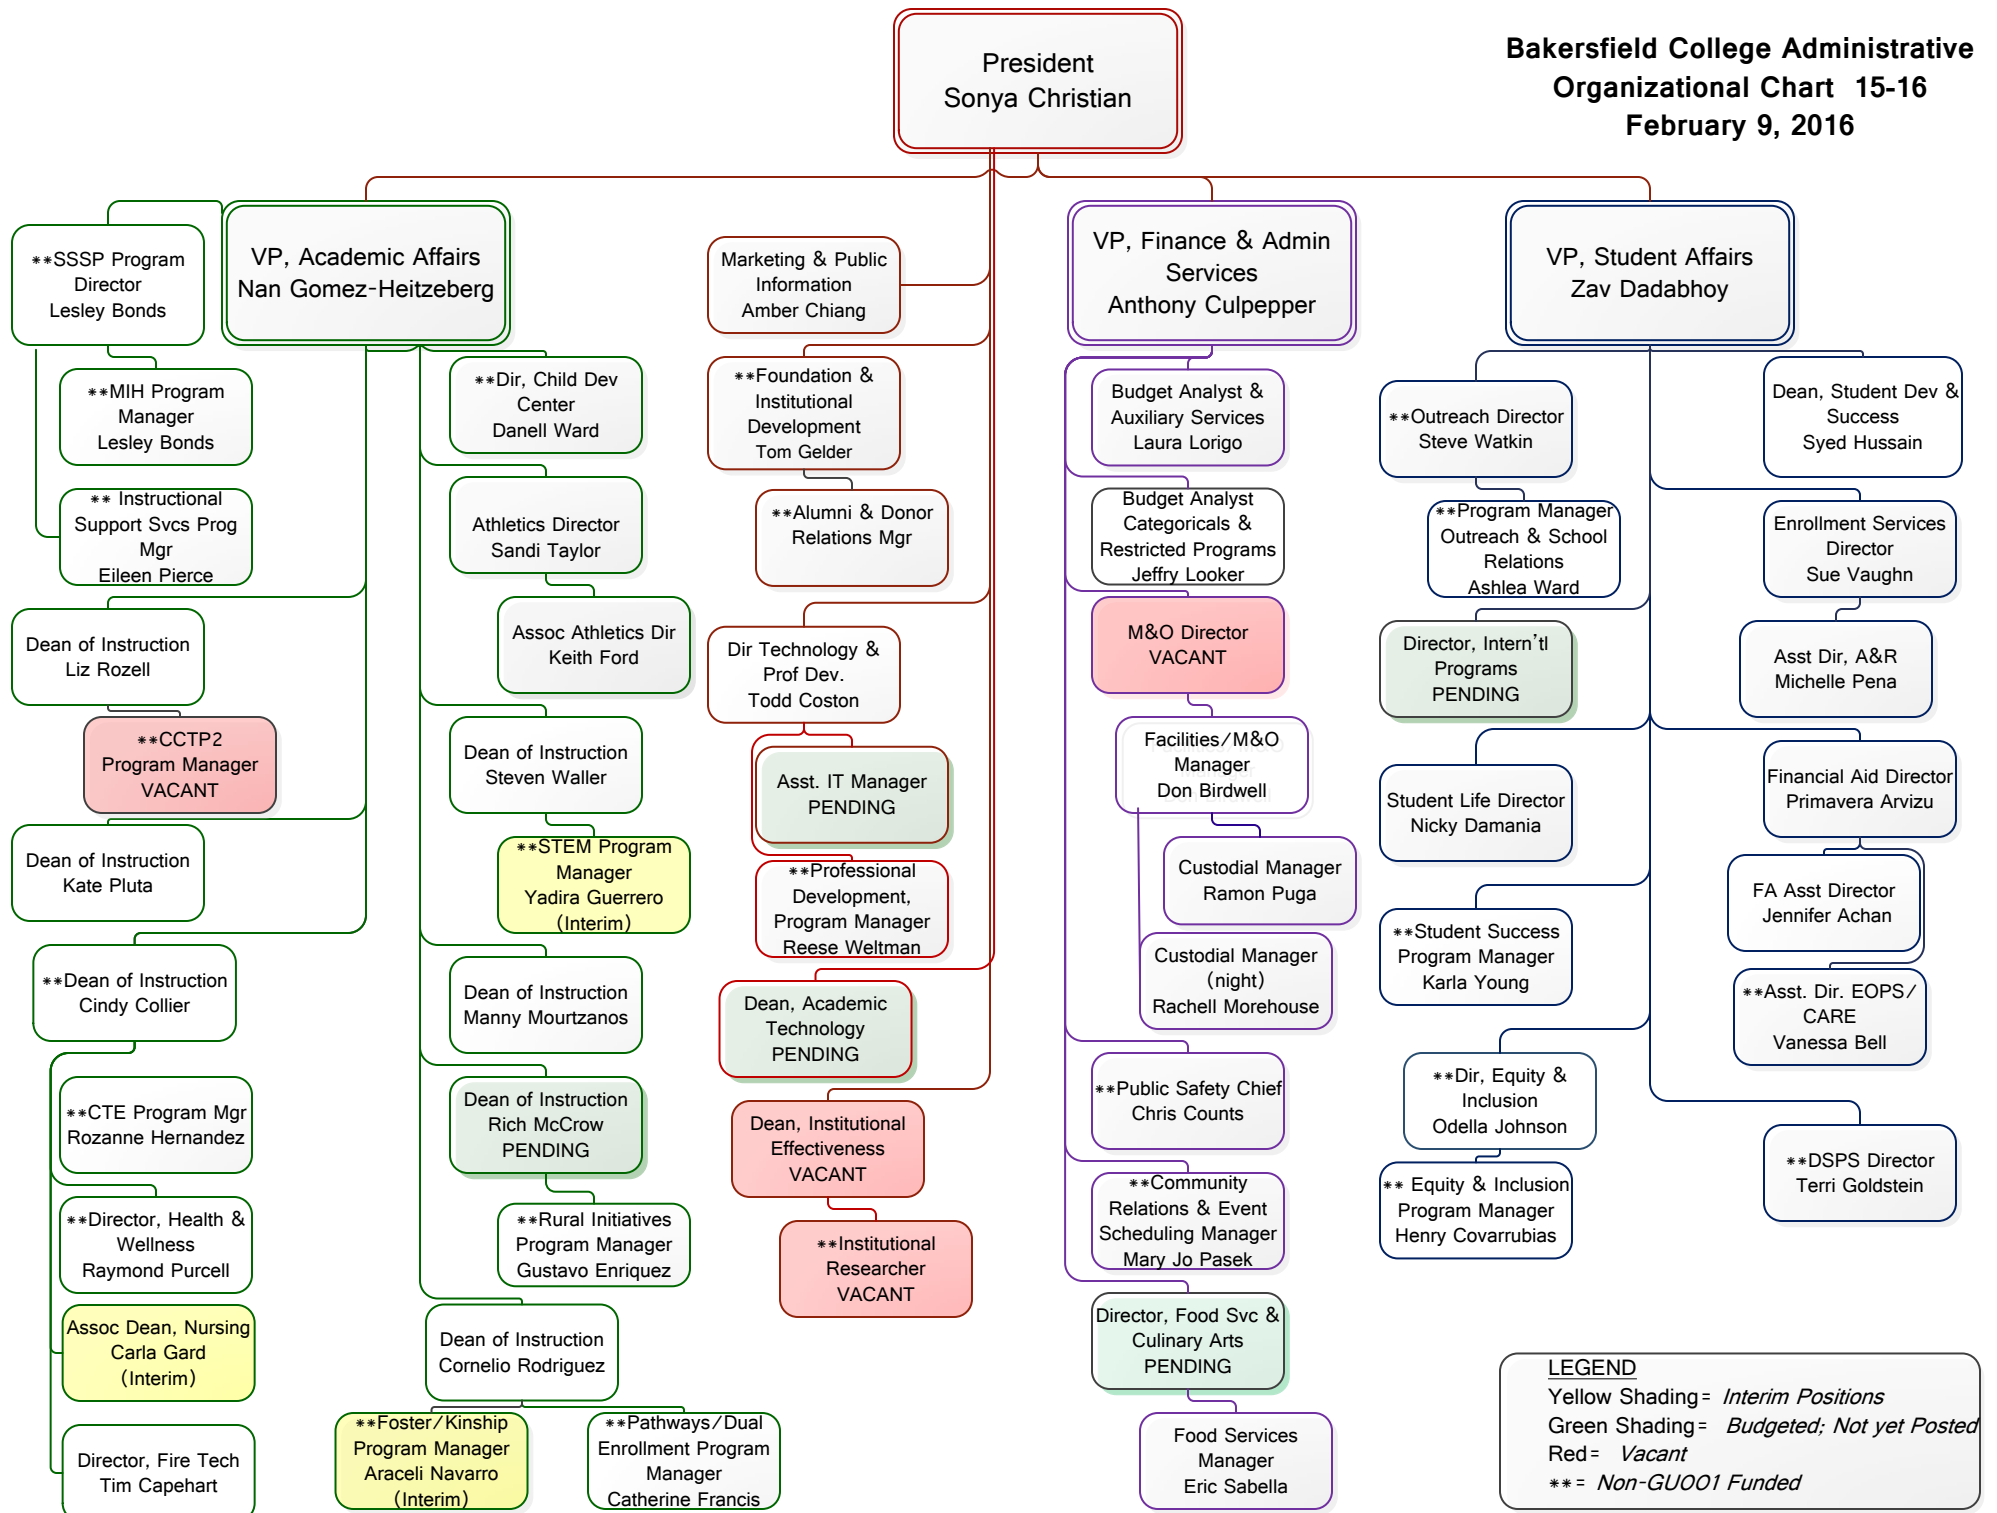

**Bakersfield College Administrative
Organizational Chart 15-16
February 9, 2016**

LEGEND
 Yellow Shading = *Interim Positions*
 Green Shading = *Budgeted; Not yet Posted*
 Red = *Vacant*
 ** = *Non-GUO01 Funded*