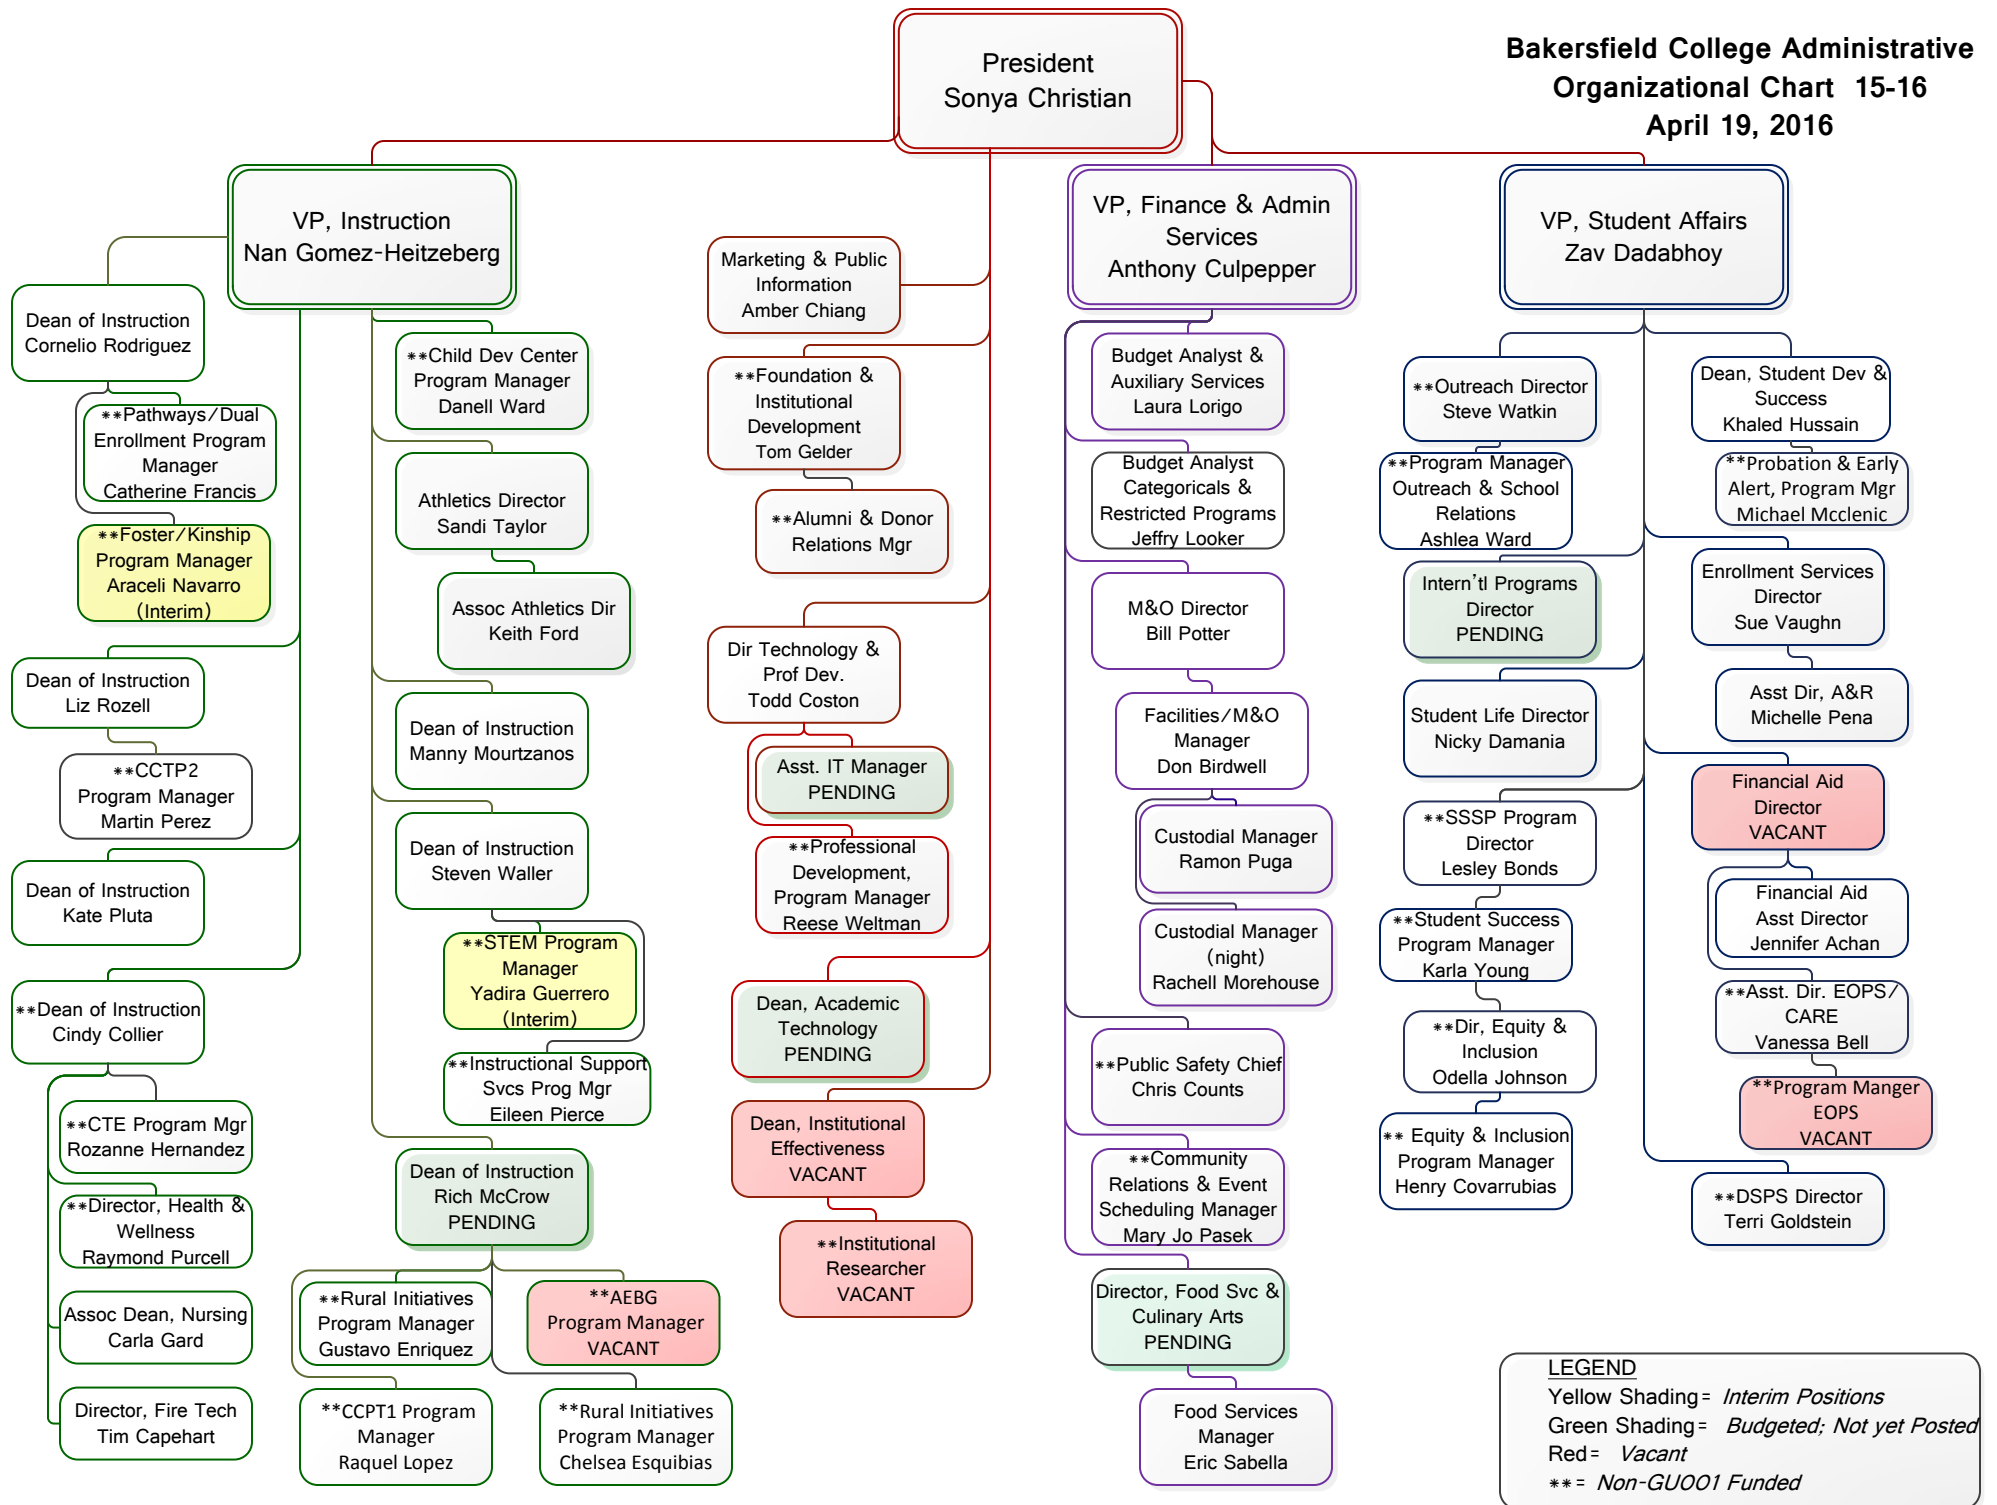

**Bakersfield College Administrative
Organizational Chart 15-16
April 19, 2016**

LEGEND
 Yellow Shading = *Interim Positions*
 Green Shading = *Budgeted; Not yet Posted*
 Red = *Vacant*
 ** = *Non-GU001 Funded*