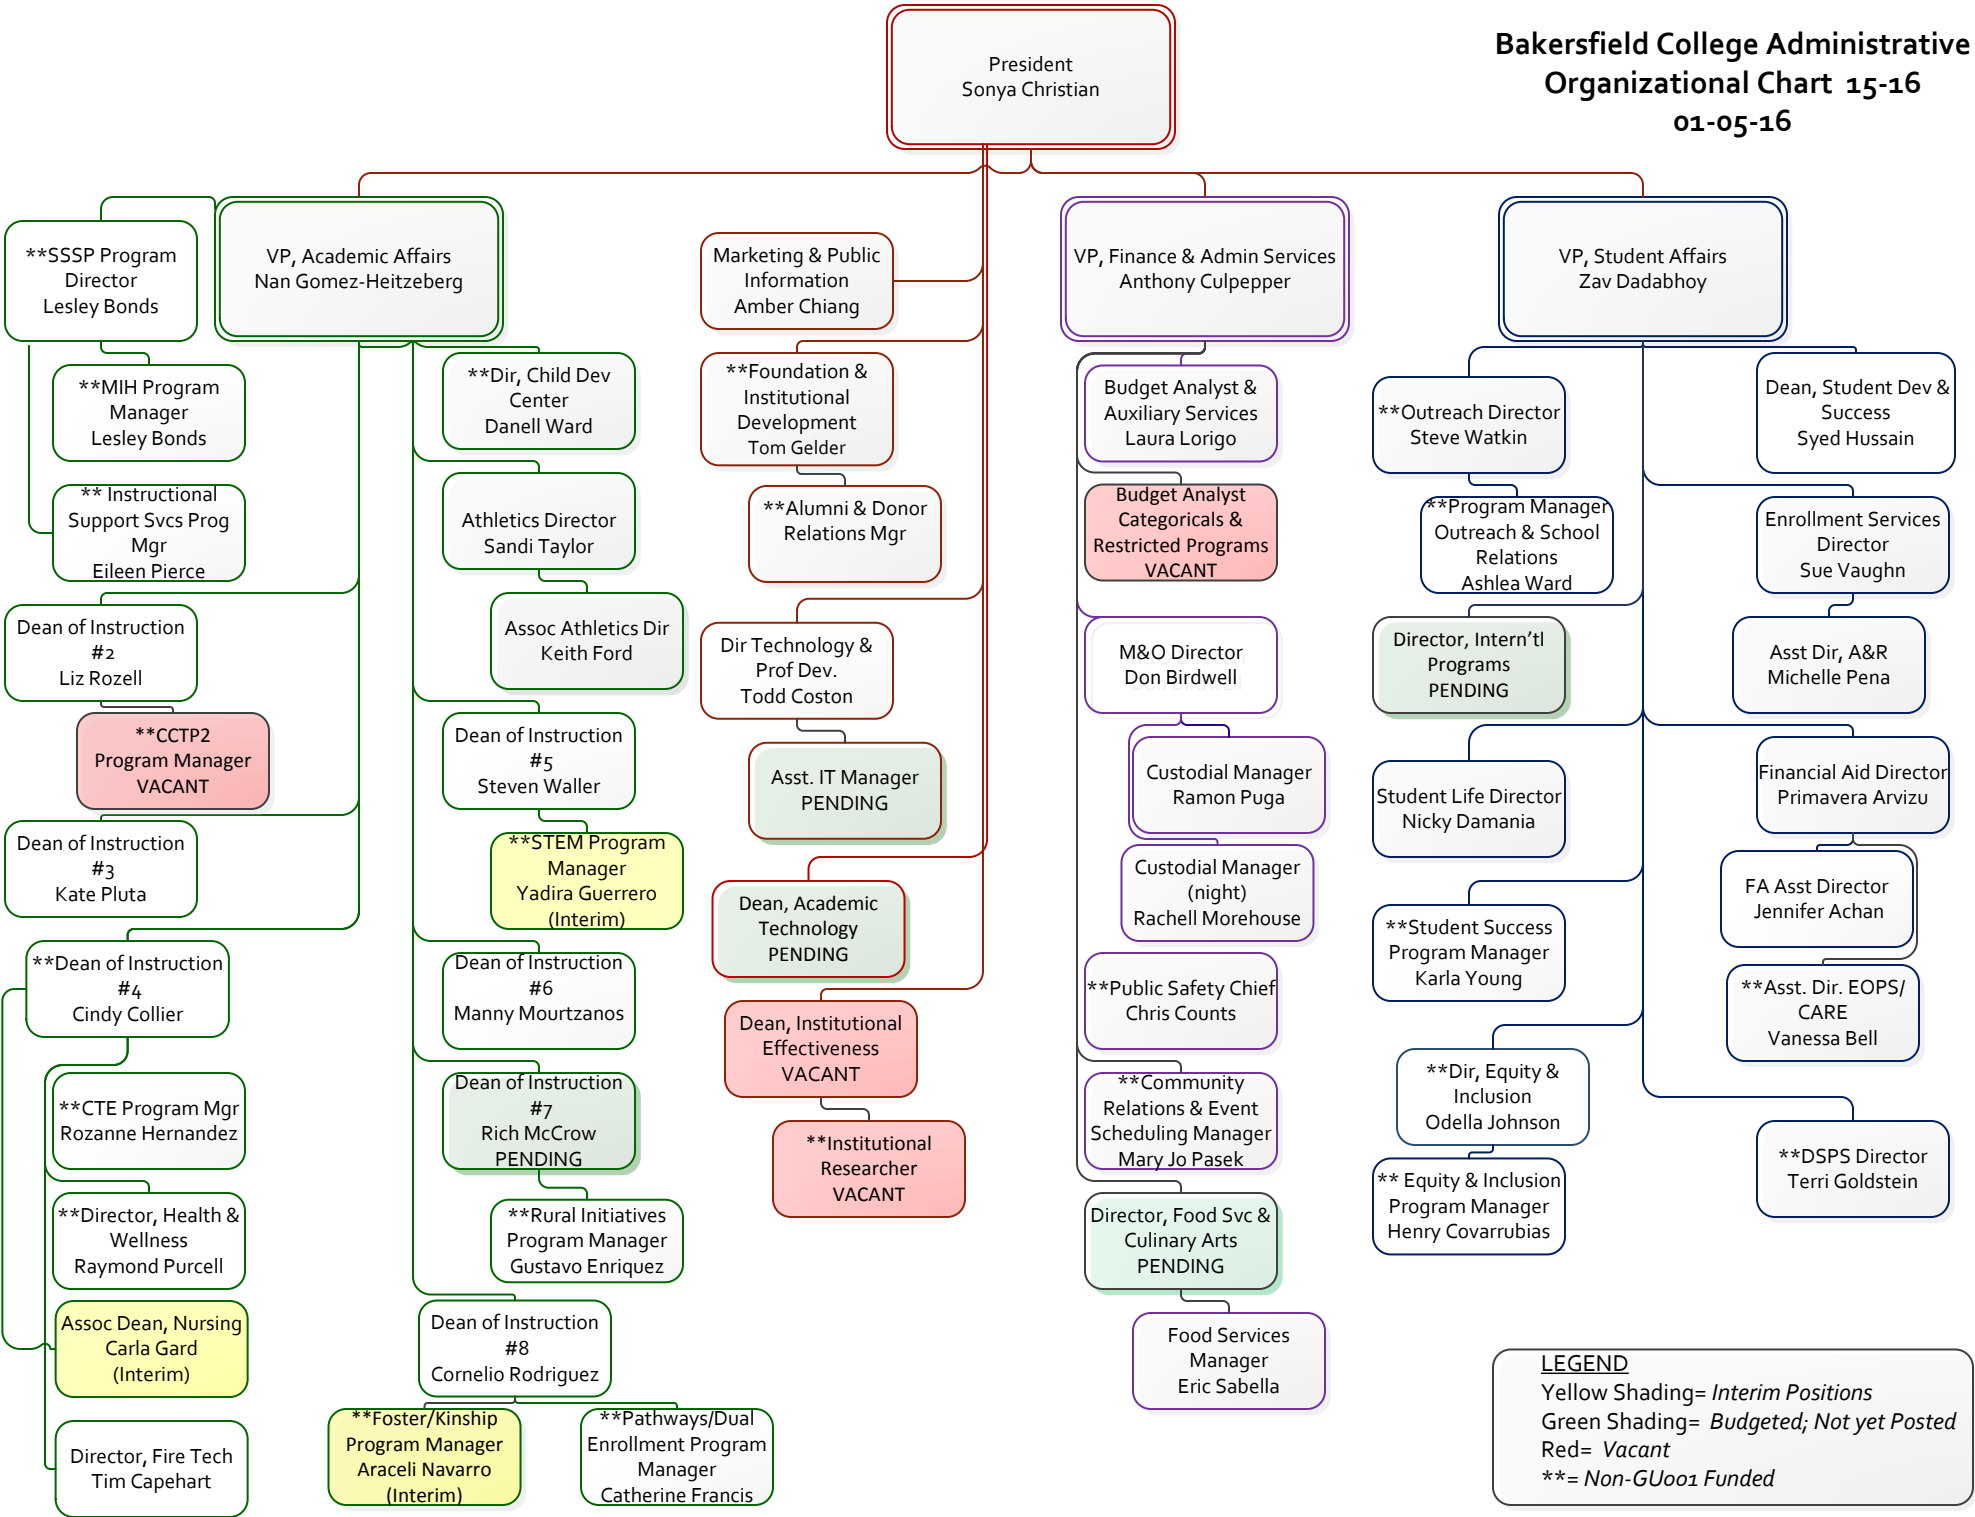

Bakersfield College Administrative Organizational Chart 15-16 01-05-16

LEGEND
 Yellow Shading= Interim Positions
 Green Shading= Budgeted; Not yet Posted
 Red= Vacant
 **= Non-GU001 Funded