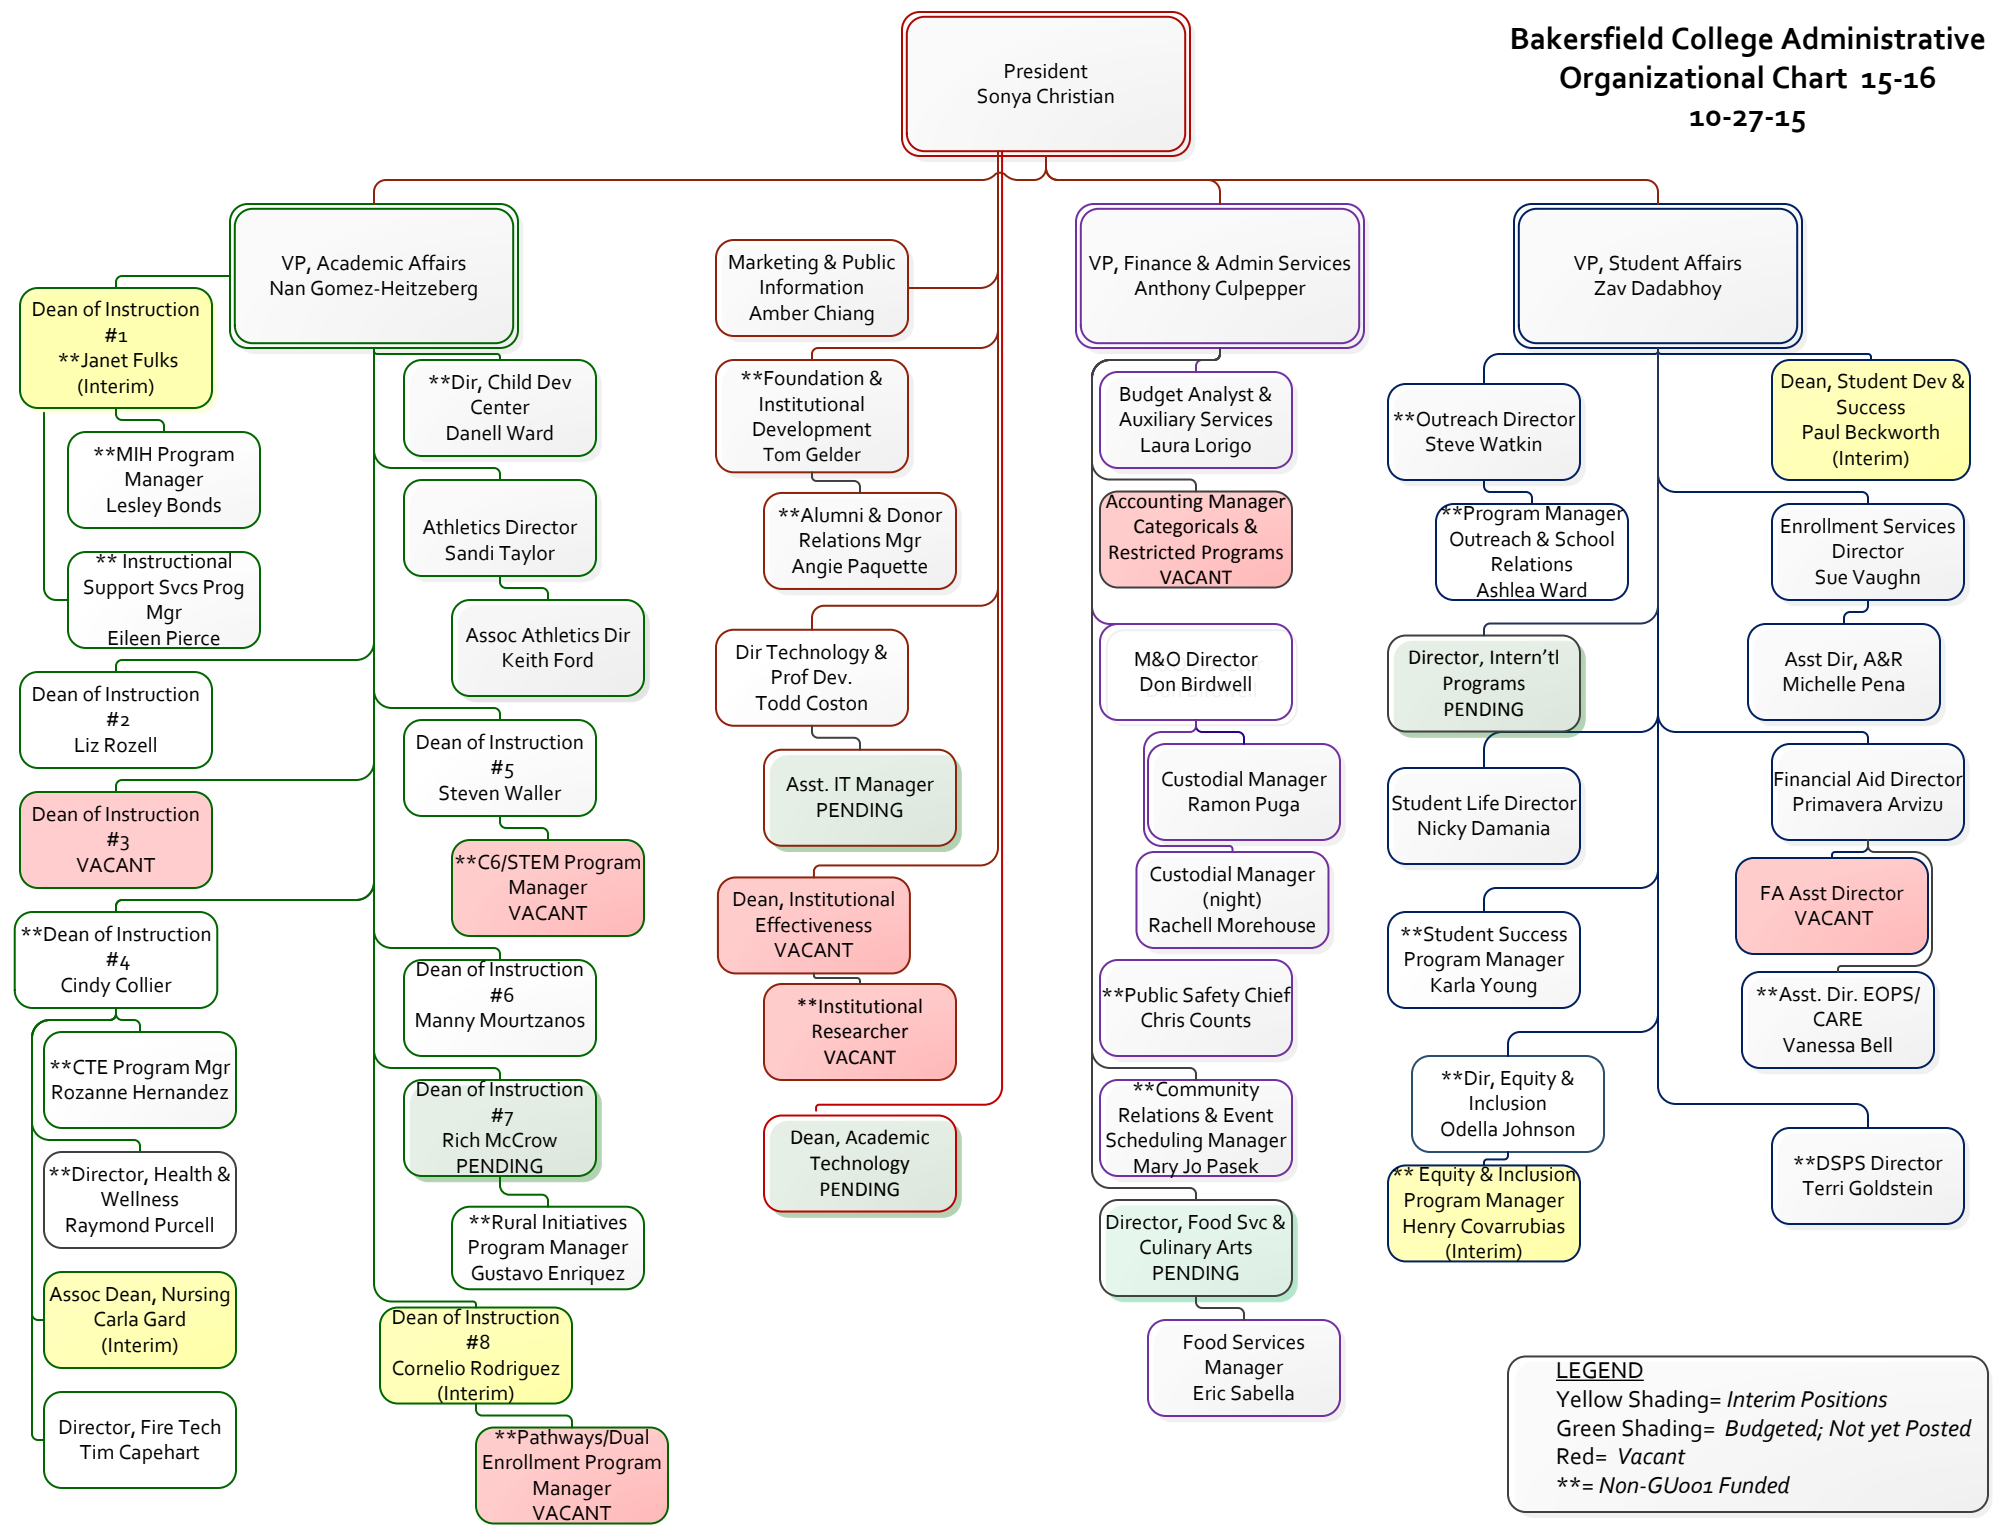

Bakersfield College Administrative Organizational Chart 15-16 10-27-15

LEGEND
 Yellow Shading= *Interim Positions*
 Green Shading= *Budgeted; Not yet Posted*
 Red= *Vacant*
 **= *Non-GU001 Funded*