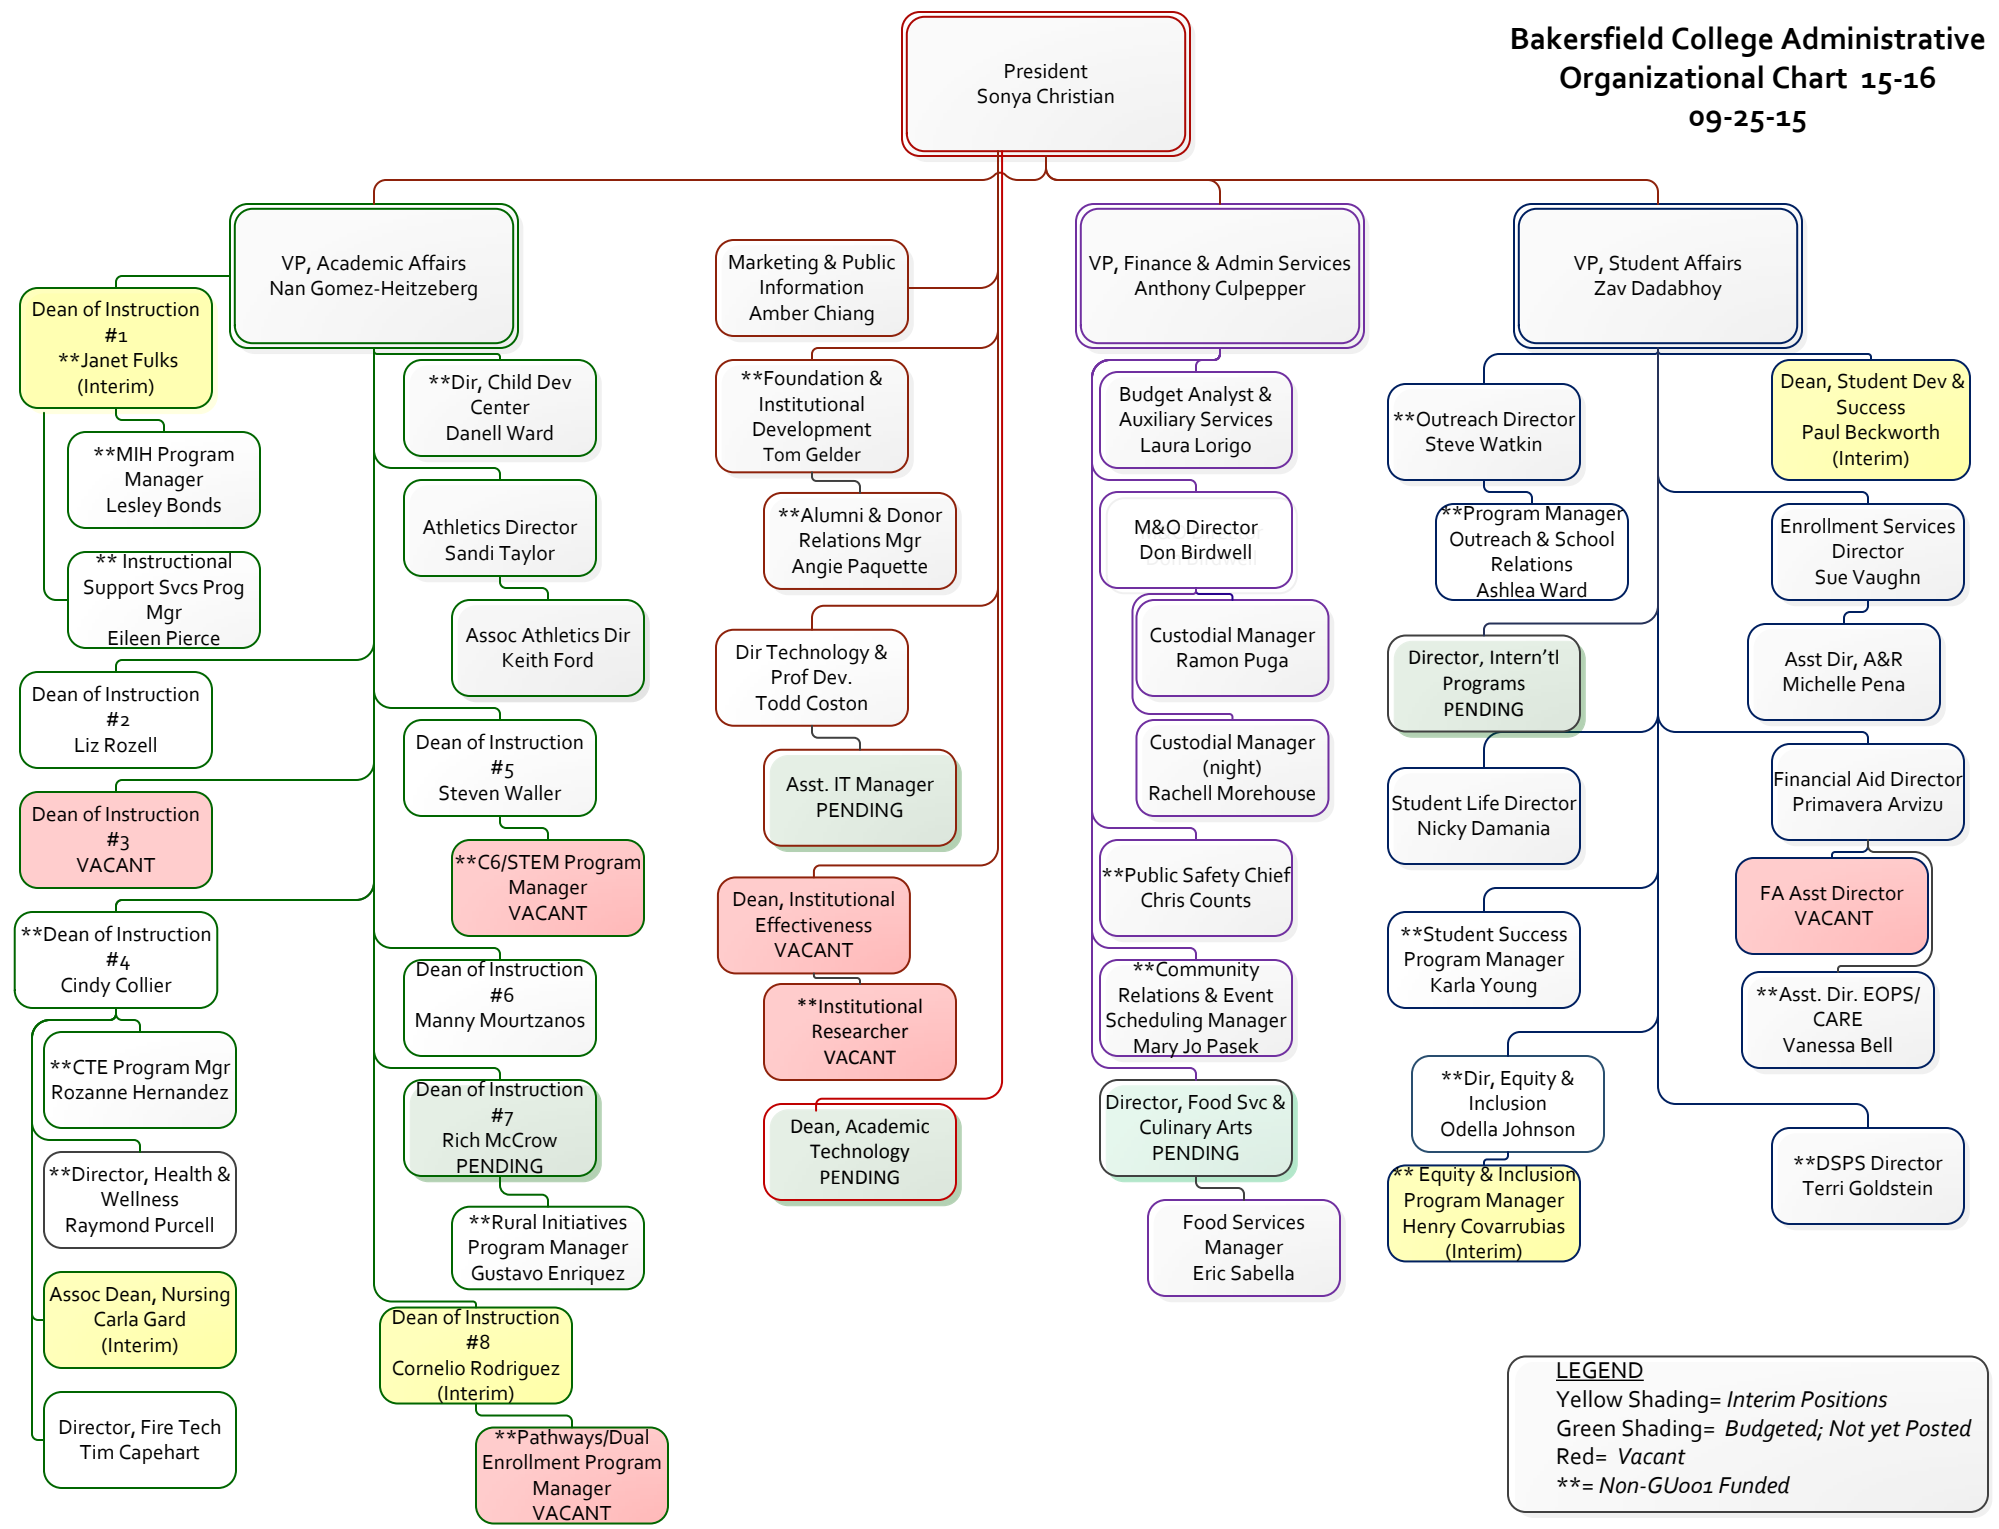

Bakersfield College Administrative Organizational Chart 15-16 09-25-15

LEGEND
 Yellow Shading= Interim Positions
 Green Shading= Budgeted; Not yet Posted
 Red= Vacant
 **= Non-GU001 Funded