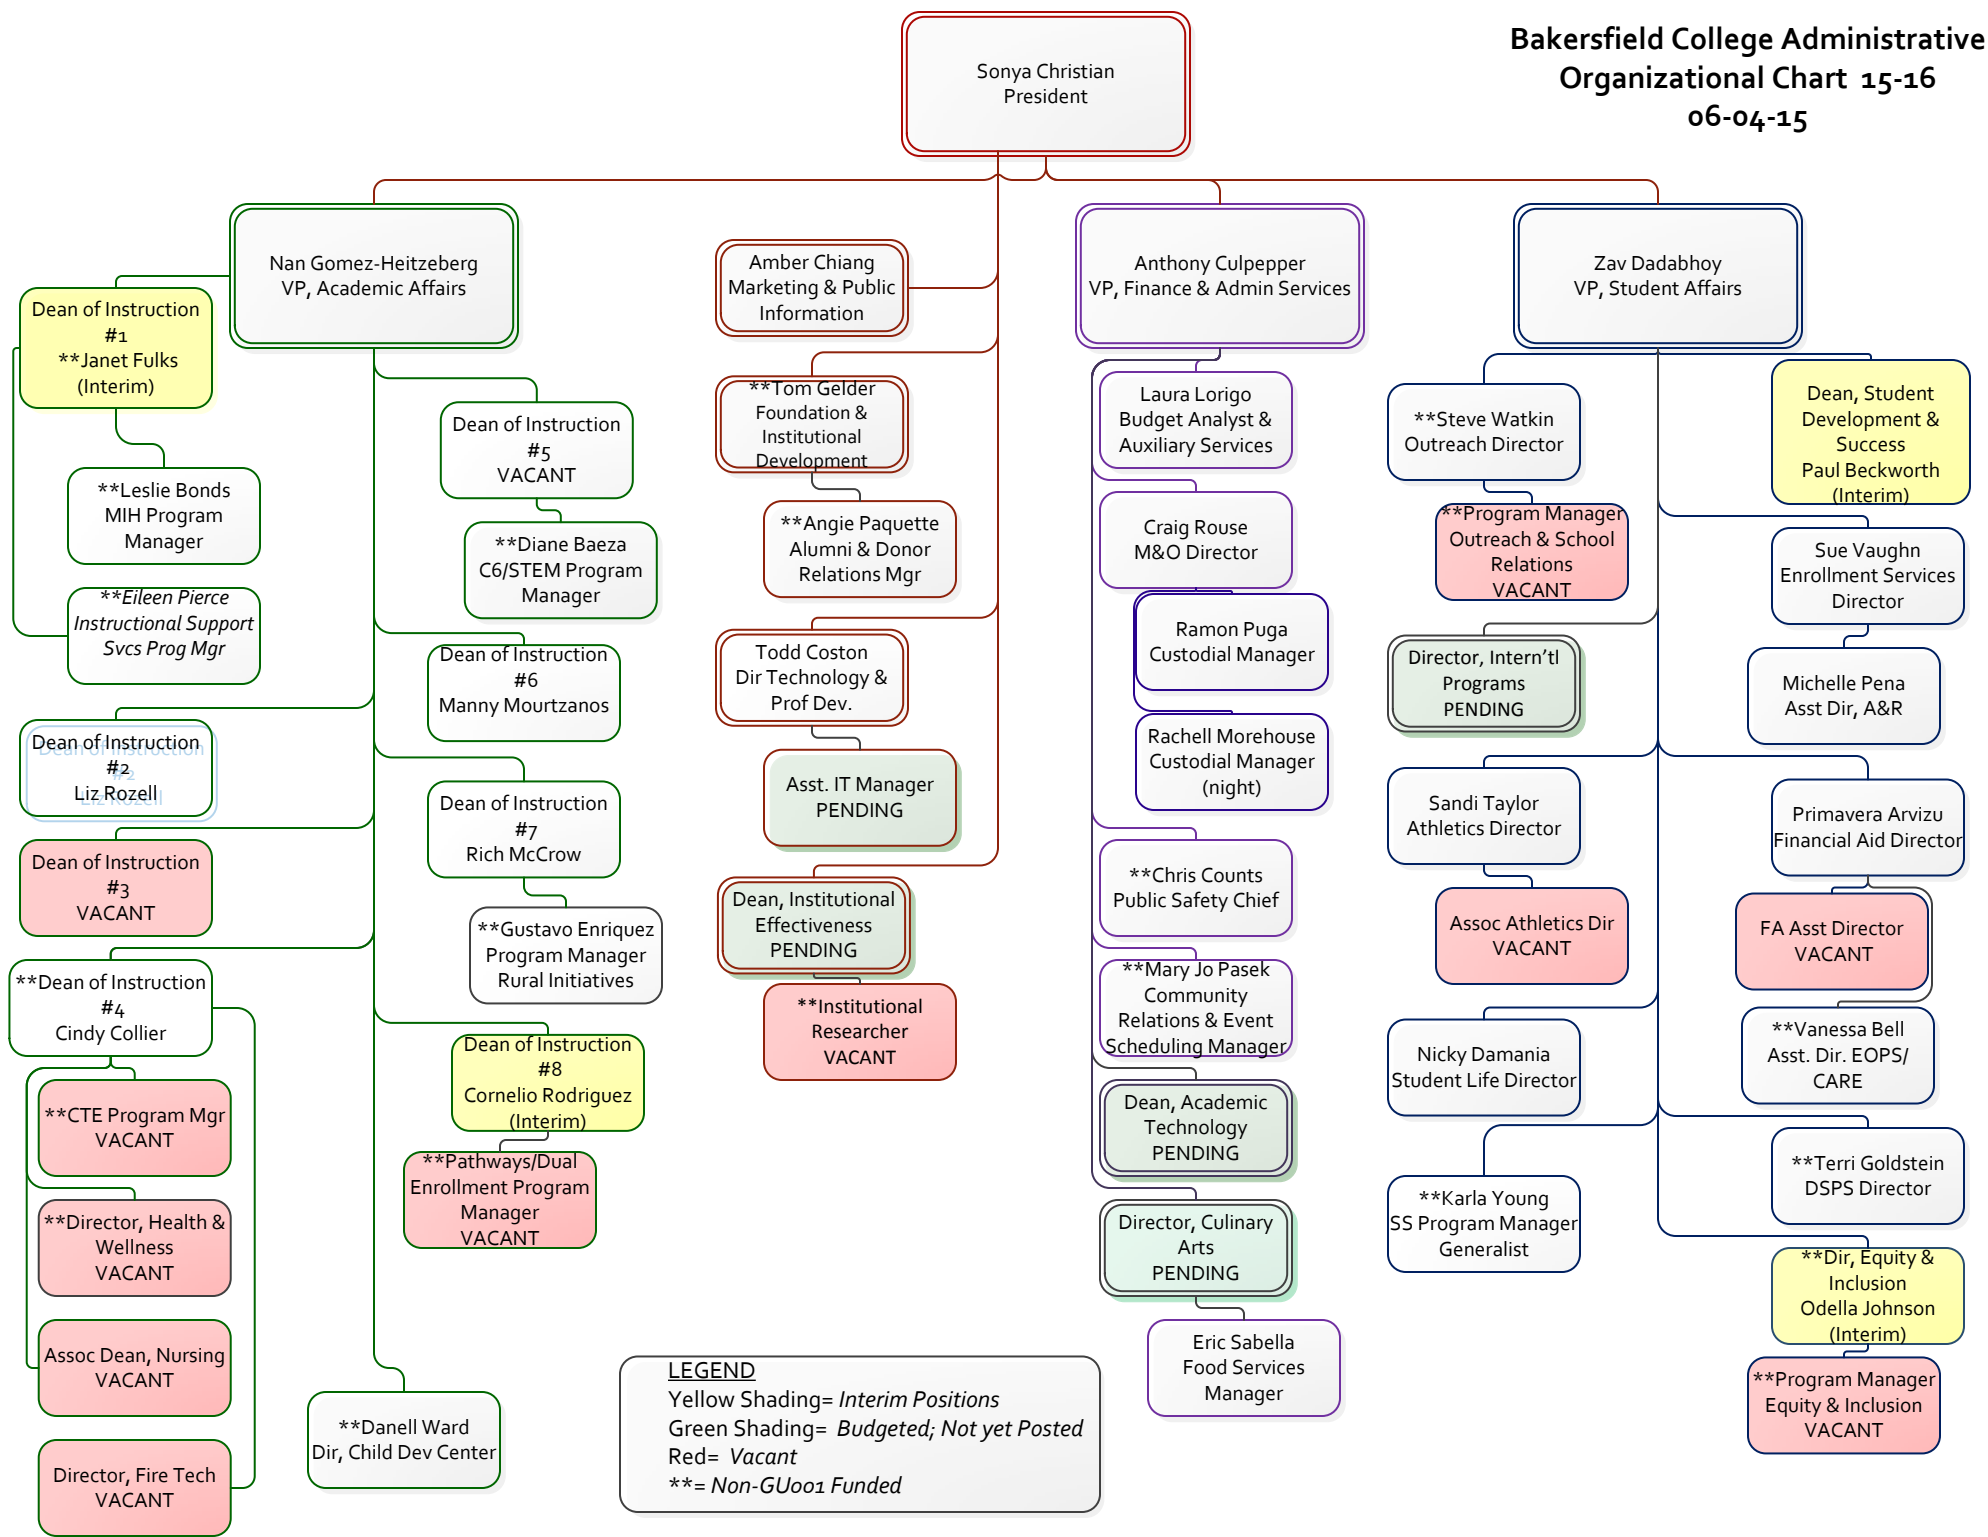

Bakersfield College Administrative Organizational Chart 15-16 06-04-15

LEGEND
 Yellow Shading= *Interim Positions*
 Green Shading= *Budgeted; Not yet Posted*
 Red= *Vacant*
 **= *Non-GU001 Funded*